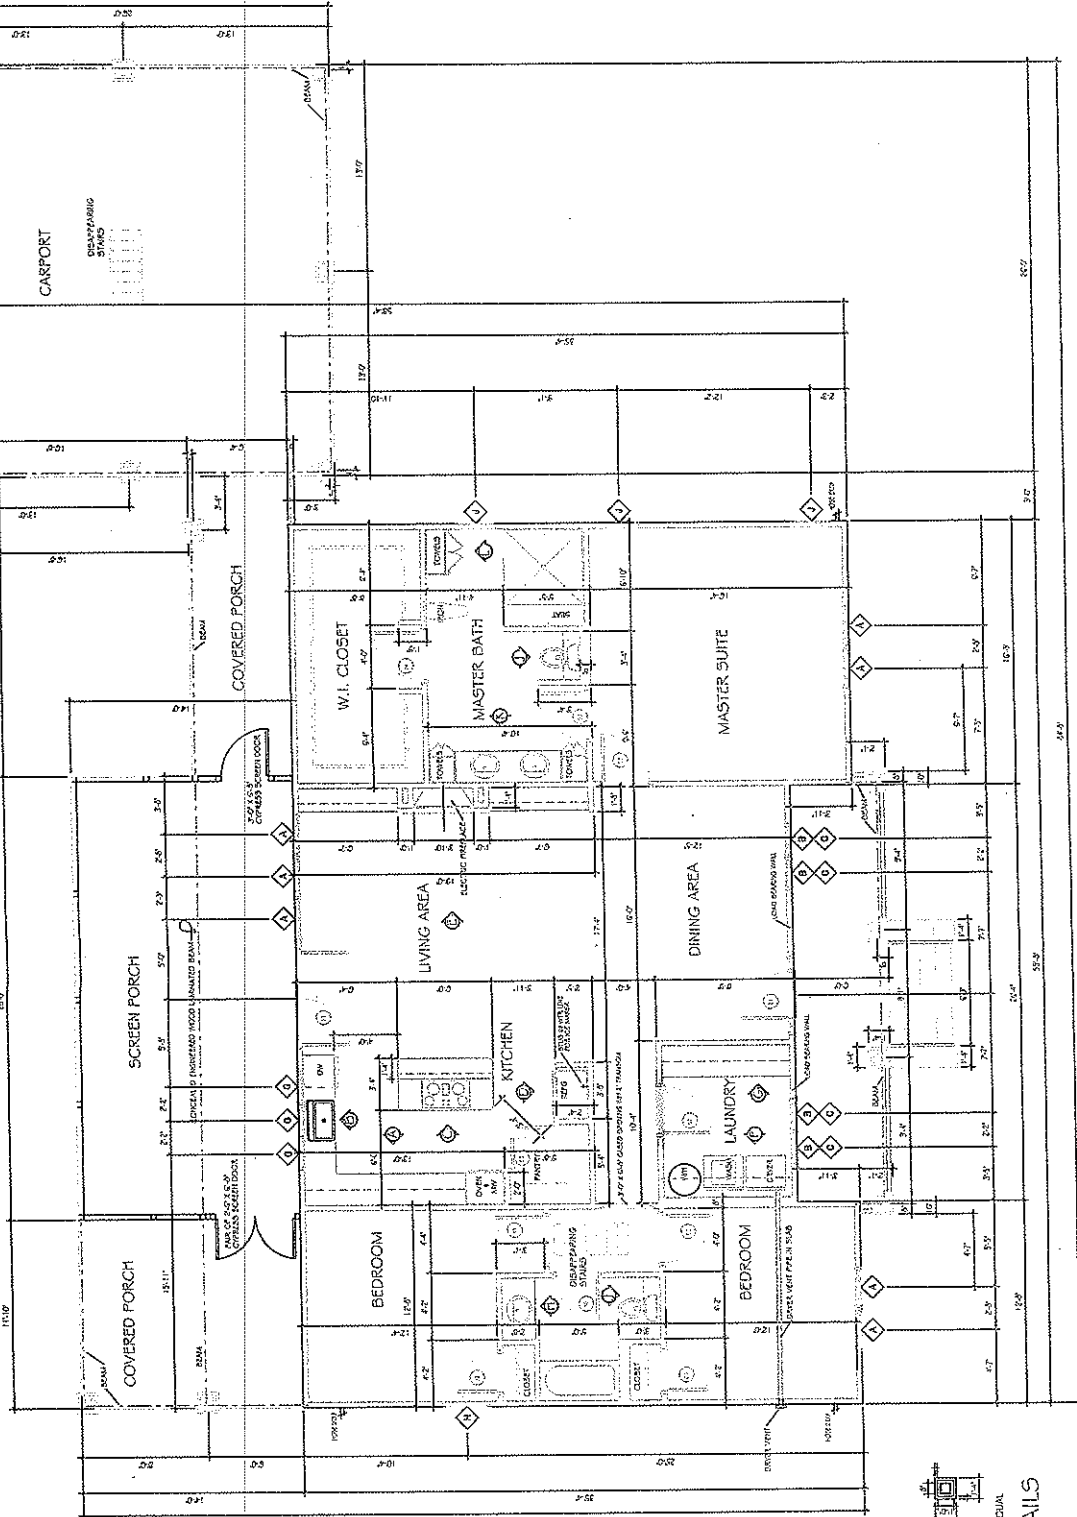

1. **NOTES:**
1. 1 - ALL DIMENSIONS TO FACE OF STUDS. EXTERIOR DIMENSIONS ARE TO SLAB EDGE AND DOES NOT INCLUDE BRICK VENEER OR STONE.
  2. 2 - HOME TO HAVE 9' CEILING HEIGHT IN ALL ROOMS EXCEPT WHERE NOTED OTHERWISE.
  3. 3 - INSULATE ALL BATHROOM WALLS, LAUNDRY WALLS, AND APU CLOSETS WITH SOUND ATTENUATION FIBERGLASS BATT INSULATION.
  4. 4 - CONTRACTOR RESPONSIBLE FOR SIZING ALL BEAMS.

FLOOR PLAN
SCALE: 1/4" = 1'-0"
1,864 SQUARE FEET HEATED AND COOLED AREA
1,515 SQUARE FEET UN-CONDITIONED COVERED AREA